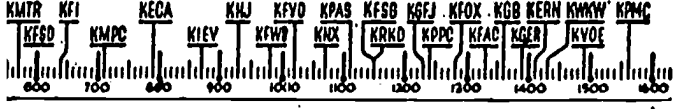

YOUR RADIO TODAY

TIMES NEWS ON THE HOUR — EVERY HOUR
KMPC — 710 ON YOUR DIAL

SUNDAY CHURCH SERVICES

7 A.M. KNX—Air Church.	11:30 A.M. KOER—Church of Christ. KFOX—Christian Church.	5 P.M. KPAB—Lincoln Presby. Ch.
7:30 A.M. KRKD—Rev. Squires.	12 NOON KMTR—St. Brendan Choir.	5:30 P.M. KOER—Rev. Weber. KPAB—Helen Markham.
8 A.M. KFAC—Country Church. KOER—Kingdom Within.	12:30 P.M. KHJ—Children's Chapel. KOER—Trinity Church.	5:45 P.M. KMTR—Church of Christ.
8:15 A.M. KPAB—Immanuel Baptist	1 P.M. KHJ—Lutheran Hr.	6 P.M. KPAB—Lutheran Gospel.
8:30 A.M. KNX—Air Church. KMTR—W. B. Record. KFPD—Church of Christ.	1:30 P.M. KMTR—Young People's Ch. KPAB—Church of Barn.	6:30 P.M. KGFJ—Tabernacle. KPAB—Beyond Tomorrow.
9 A.M. KPAC—Liberal Catholic H.	2 P.M. KMTR—Nazarene Voice.	7:15 P.M. KMTR—Church of Christ.
9:15 A.M. KOER—March Ahead Time	2:30 P.M. KPOX—Rev. Billy Adams. KPAB—Hurbank 4 Square.	7:30 P.M. KMTR—Church of Christ. KFOX—Rev. Craviston. KPAB—Church Open Door.
9:30 A.M. KPPC—Bible Class. KPAC—Church on High.	3 P.M. KPI—Catholic Hour. KFSB—Evangelistic. KFOX—Rev. Ivie. KPAB—El Monte Nazarene.	8 P.M. KPOX—Christian Science. KFWB—Presbyterian Ch. KMTR—Floyd B. Johnson. KFAC—Methodist Church.
10:15 A.M. KPOX—Independ. Church.	3:30 P.M. KPAB—Church Christ.	9 P.M. KMTR—Mission Church. KOER—Bethel Church.
10:30 A.M. KPPC—Church News. KFBG—Almes McPherson.	4 P.M. KFOX—Locy West. KOER—Rev. Harms. KMTR—Nazarene Voice. KPAB—Alhambra Presbyt.	9:30 P.M. KFWB—Pacific Lutheran. KOPJ—Boyd Johnston.
10:45 A.M. KFOX—Cumberland Church	4:15 P.M. KECA—Church Federation.	10:30 P.M. KPAB—Bright Cor. Church. KNX—Air Church.
11 A.M. KPOX—Presbyterian Ch. KPPC—Church Service. KFAC—Methodist Church. KPAB—Church Open Door. KMTR—Church of Christ.	4:30 P.M. KPAB—Holistic Methodist.	11 P.M. KPI—Young People's Ch.